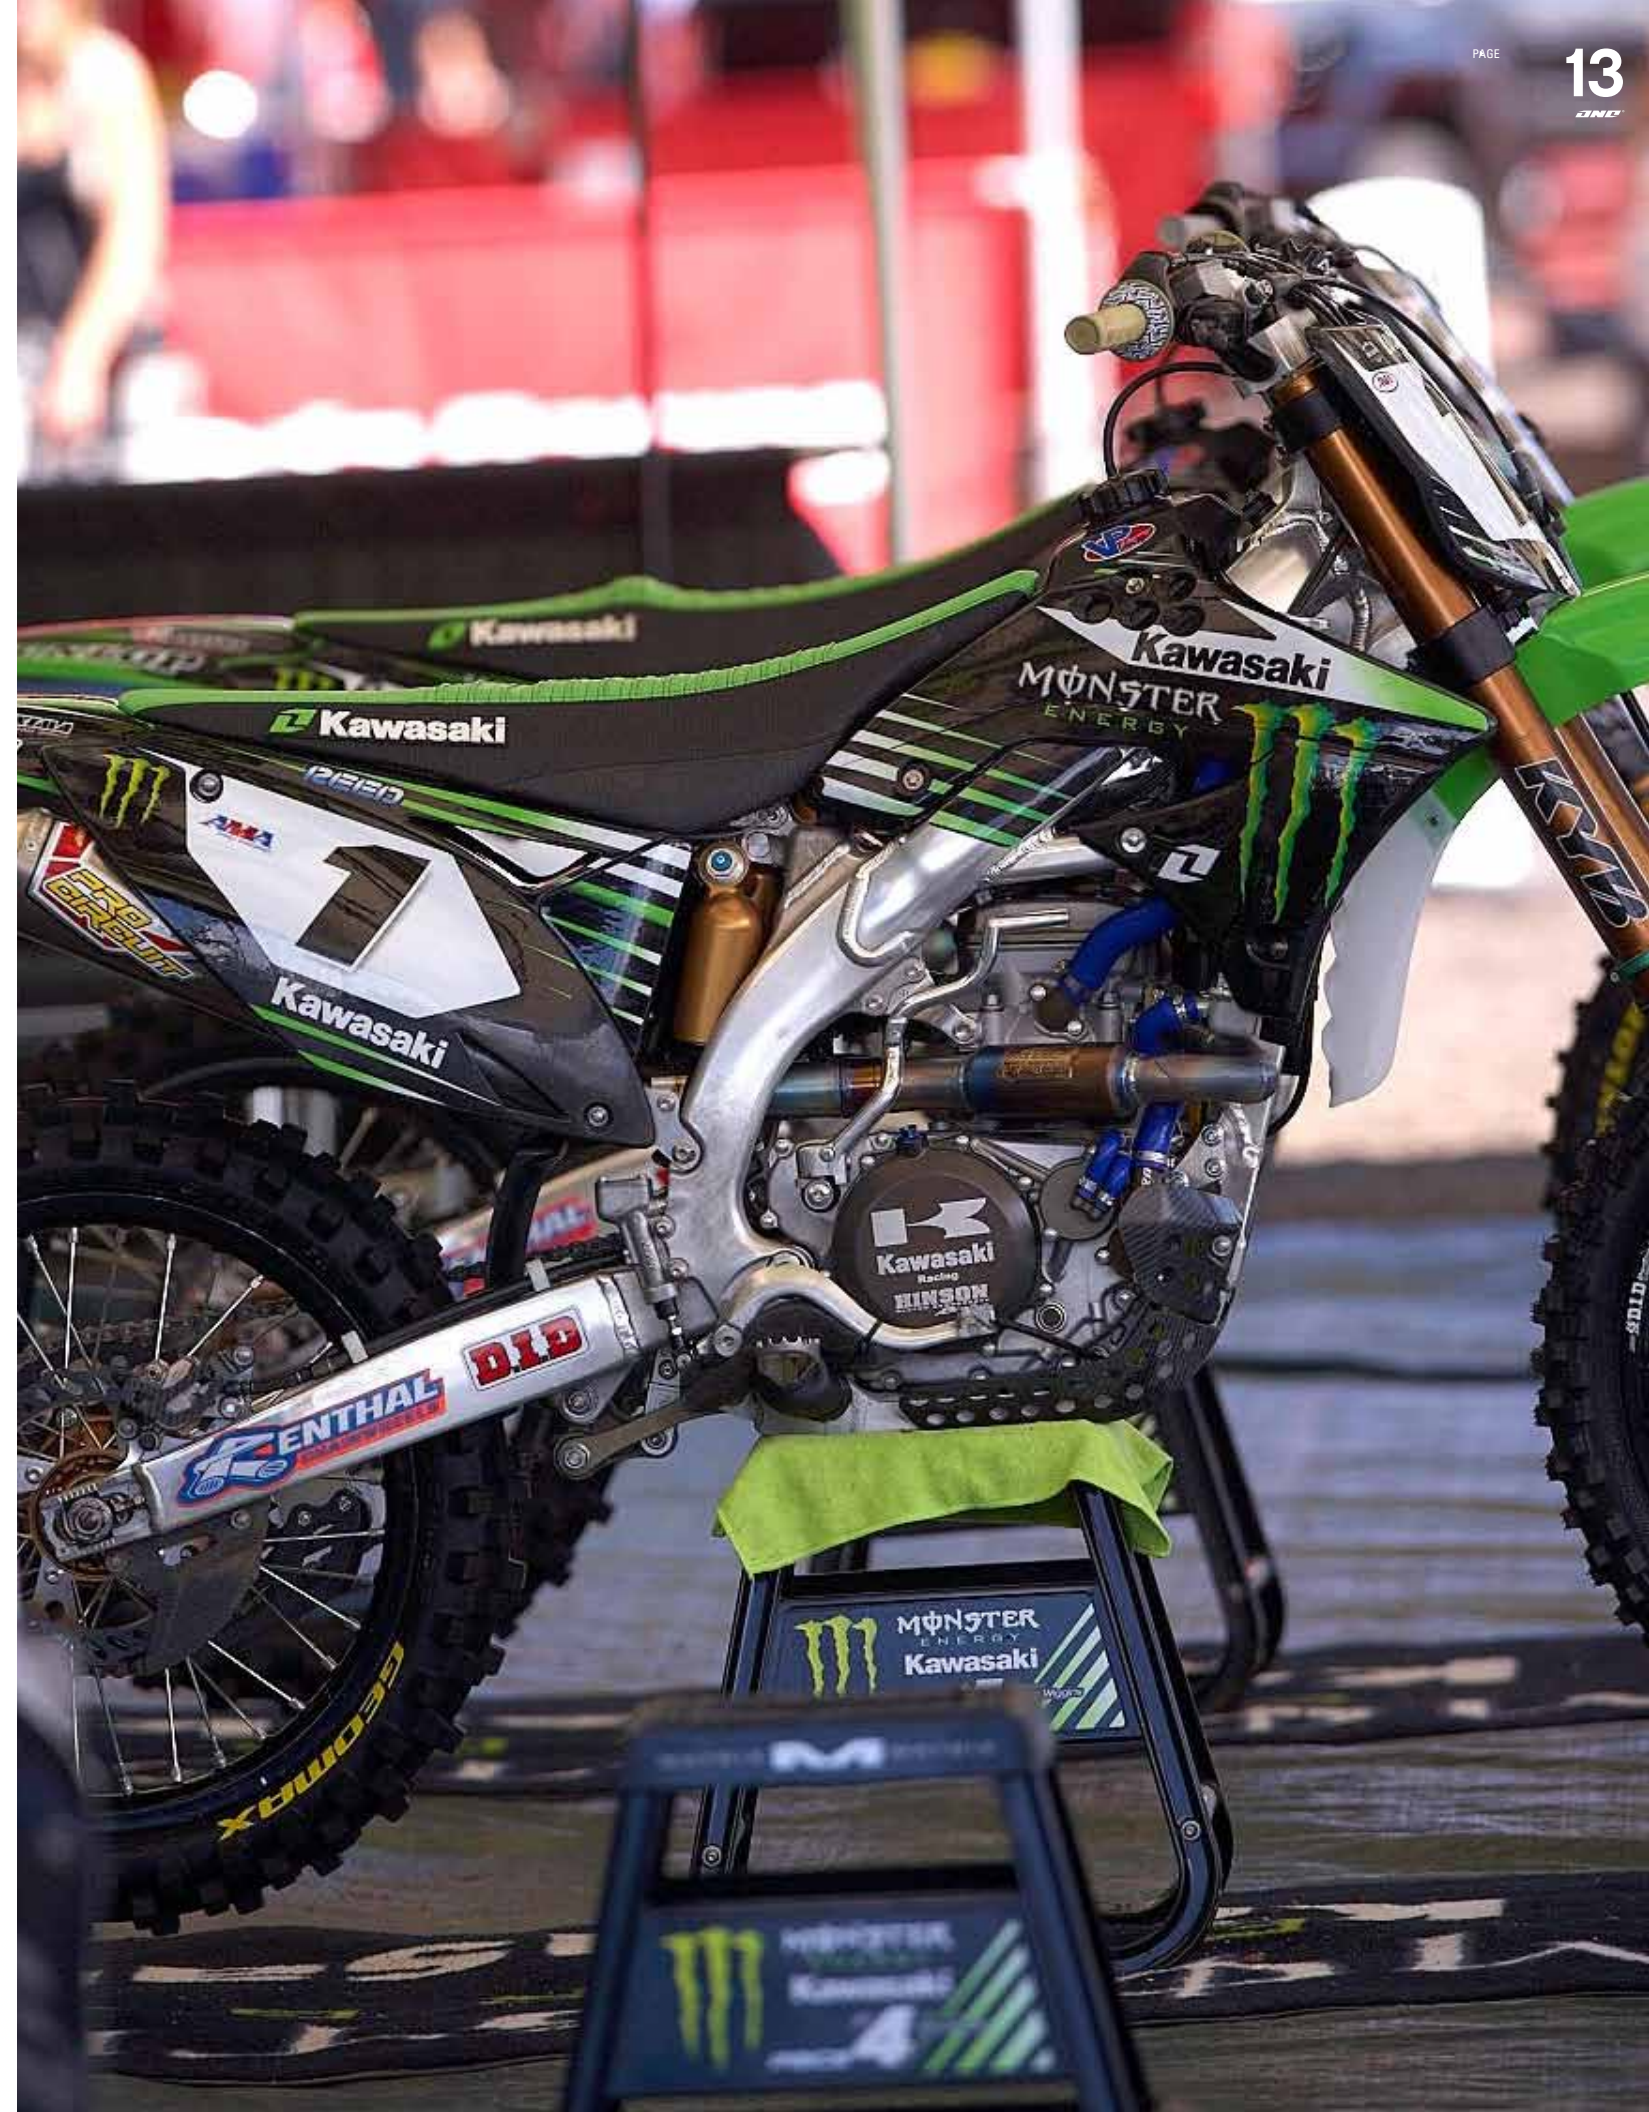

► MODEL
SX 07-10 EXC 08-10
Complete Kit: #63008-012-732 $189.⁹⁵
GRAPHICS, SEAT COVER AND FULL TRIM KIT INCLUDED